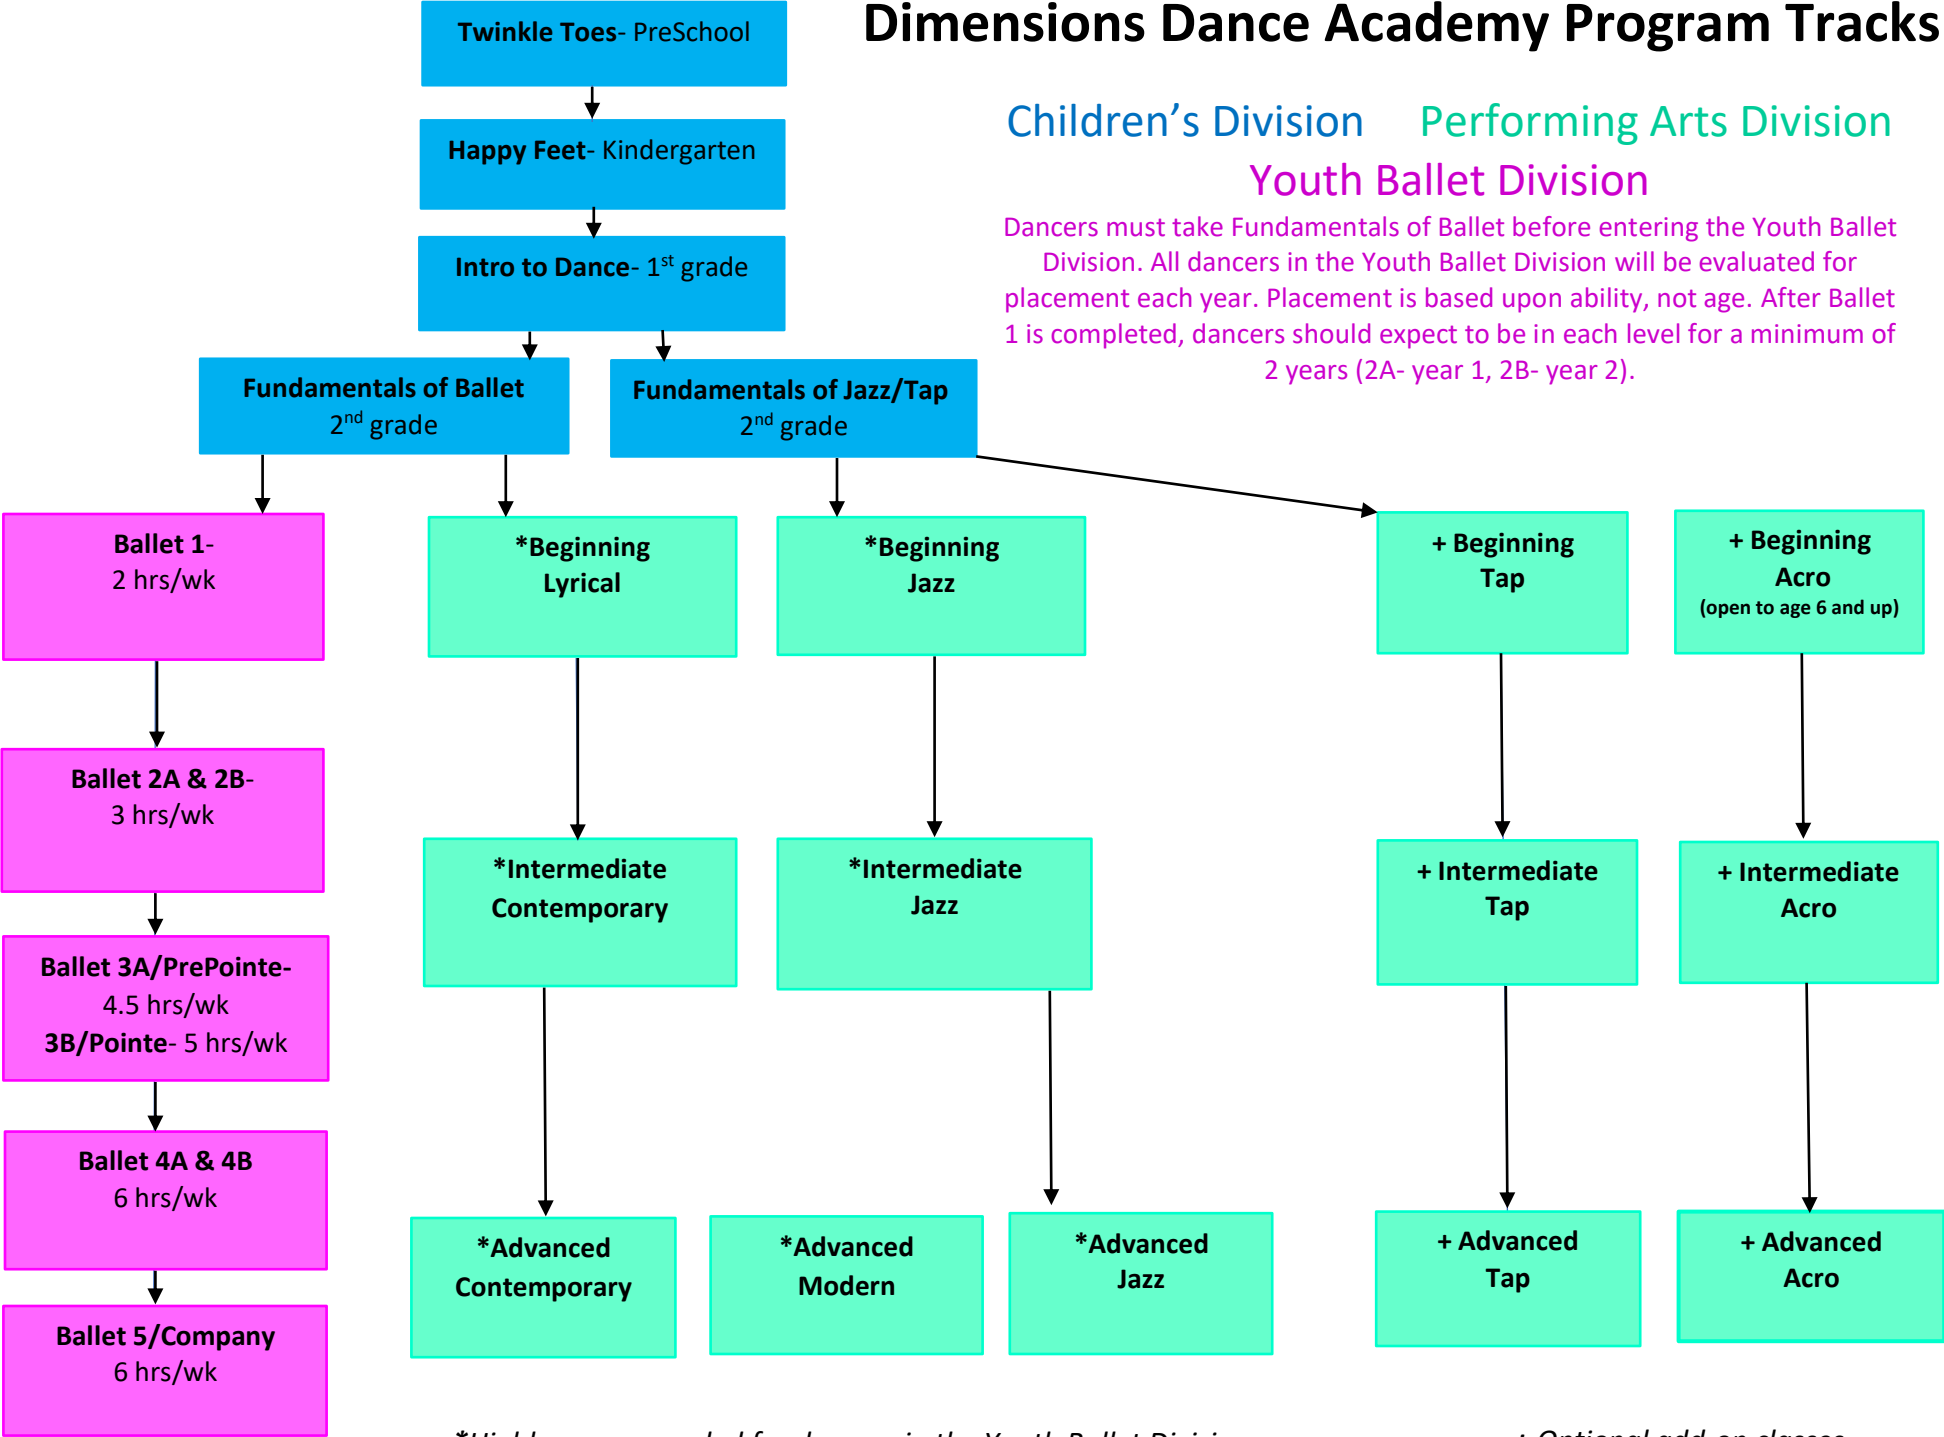

Dimensions Dance Academy Program Tracks

Children's Division Performing Arts Division

Youth Ballet Division

Dancers must take Fundamentals of Ballet before entering the Youth Ballet Division. All dancers in the Youth Ballet Division will be evaluated for placement each year. Placement is based upon ability, not age. After Ballet 1 is completed, dancers should expect to be in each level for a minimum of 2 years (2A- year 1, 2B- year 2).

**Highly recommended for dancers in the Youth Ballet Division*

+ Optional add-on classes